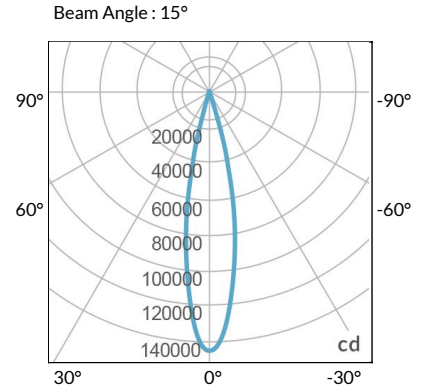

MECHANICAL FIGURES

W2KS-CLP

W2KS-PVT

**Power Supply
100-240V PSU**

**Power Supply
100-277V PSU**

PHOTOMETRIC DATA

AMZ

Distance		10' (~3.0 m)	15' (~4.6 m)	20' (~6.1 m)
@4000K	fc	1386	708	375
	lux	14910	7621	4032
@6500K	fc	1409	720	381
	lux	15158	7748	4098
Beam Diameter		Ø 3.5' (1.1m)	Ø 5.3' (1.6m)	Ø 7.0' (2.1m)

TLB

Distance		10' (~3.0 m)	15' (~4.6 m)	20' (~6.1 m)
@8000K	fc	937	485	262
	lux	10084	5220	2818
@14000K	fc	2970	681	367
	lux	31965	7320	3947
Beam Diameter		Ø 2.3' (0.7m)	Ø 5.2' (1.6m)	Ø 7.0' (2.1m)