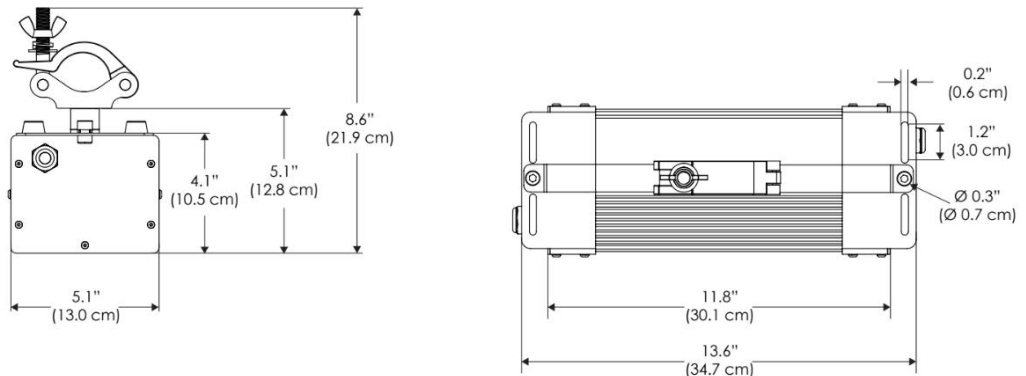

PSX Power Supply w/ DMX

PSX

US US 120V
EU EU 220V
277 US 277V

SPECIFICATIONS

Beam Angle	15°
Spectrum Type	AMZ : Plant Flourish & Growth
	TLB : Coral Health & Growth
Control	Intensity (0% - 100%), CCT
LED Source	DiCon Dense Matrix LED
Power Draw	AMZ : 720W
	TLB : 800W
AC Input Voltage	100 - 277V AC, 60Hz
Cooling	Fan Cooled
Operating Temperature	32 - 104°F (0 - 40°C)
Fixture Weight	9.7lb (~4.4kg)
Power Supply Weight	100 - 240v : 7.5lb (~3.4kg)
	100 - 277v : 14.1lb (~6.4kg)

MECHANICAL FIGURES

W2KS-CLP

W2KS-PVT

**Power Supply
100-240V PSU**

**Power Supply
100-277V PSU**

PHOTOMETRIC DATA

AMZ

Distance		10' (~3.0 m)	15' (~4.6 m)	20' (~6.1 m)
@4000K	fc	1386	708	375
	lux	14910	7621	4032
@6500K	fc	1409	720	381
	lux	15158	7748	4098
Beam Diameter		Ø 3.5' (1.1m)	Ø 5.3' (1.6m)	Ø 7.0' (2.1m)

TLB

Distance		10' (~3.0 m)	15' (~4.6 m)	20' (~6.1 m)
@8000K	fc	937	485	262
	lux	10084	5220	2818
@14000K	fc	2970	681	367
	lux	31965	7320	3947
Beam Diameter		Ø 2.3' (0.7m)	Ø 5.2' (1.6m)	Ø 7.0' (2.1m)