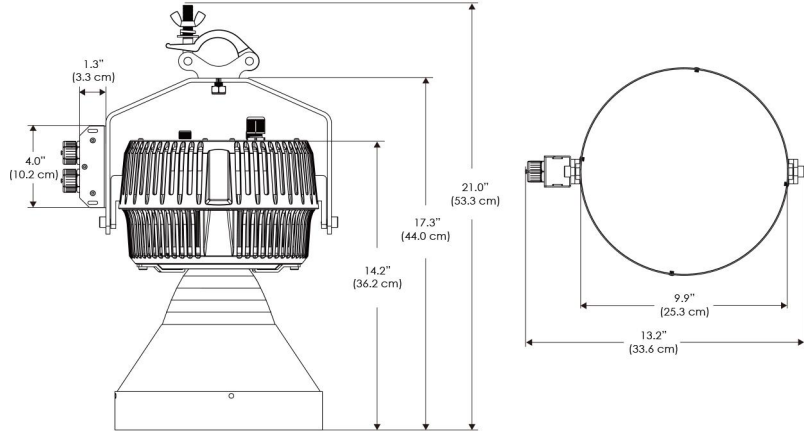

PSX Power Supply w/ DMX

PSX

US US 120V
EU EU 220V
277 US 277V

SPECIFICATIONS

Beam Angle	15°
Spectrum Type	AMZ : Plant Flourish & Growth
	TLB : Coral Health & Growth
Control	Intensity (0% - 100%), CCT
LED Source	DiCon Dense Matrix LED
Power Draw	AMZ : 720W
	TLB : 800W
AC Input Voltage	100 - 277V AC, 60Hz
Cooling	Fan Cooled
Operating Temperature	32 - 104°F (0 - 40°C)
Fixture Weight	9.7lb (~4.4kg)
Power Supply Weight	100 - 240v : 7.5lb (~3.4kg)
	100 - 277v : 14.1lb (~6.4kg)

MECHANICAL FIGURES

W2KS-CLP

W2KS-PVT

**Power Supply
100-240V PSU**

**Power Supply
100-277V PSU**

PHOTOMETRIC DATA

AMZ

Distance		10' (~3.0 m)	15' (~4.6 m)	20' (~6.1 m)
@4000K	fc	1386	708	375
	lux	14910	7621	4032
@6500K	fc	1409	720	381
	lux	15158	7748	4098
Beam Diameter		Ø 3.5' (1.1m)	Ø 5.3' (1.6m)	Ø 7.0' (2.1m)

TLB

Distance		10' (~3.0 m)	15' (~4.6 m)	20' (~6.1 m)
@8000K	fc	937	485	262
	lux	10084	5220	2818
@14000K	fc	2970	681	367
	lux	31965	7320	3947
Beam Diameter		Ø 2.3' (0.7m)	Ø 5.2' (1.6m)	Ø 7.0' (2.1m)