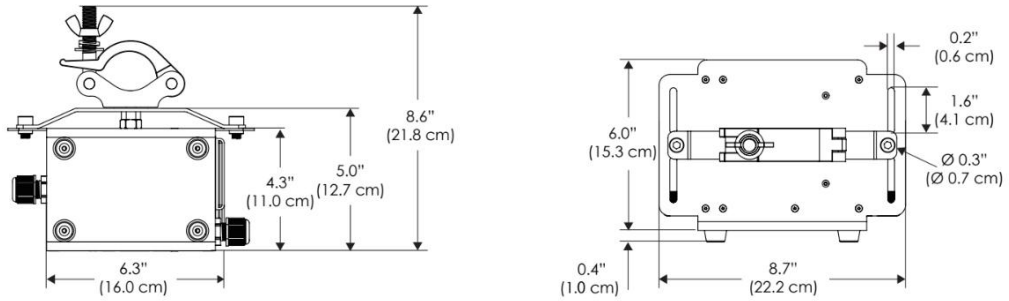

PSX Power Supply w/ DMX

PSX

US US 120V
EU EU 220V
277 US 277V

SPECIFICATIONS

Beam Angle	15°
Spectrum Type	AMZ : Plant Flourish & Growth
	TLB : Coral Health & Growth
Control	Intensity (0% - 100%), CCT
LED Source	DiCon Dense Matrix LED
Power Draw	AMZ : 720W
	TLB : 800W
AC Input Voltage	100 - 277V AC, 60Hz
Cooling	Fan Cooled
Operating Temperature	32 - 104°F (0 - 40°C)
Fixture Weight	9.7lb (~4.4kg)
Power Supply Weight	100 - 240v : 7.5lb (~3.4kg)
	100 - 277v : 14.1lb (~6.4kg)

MECHANICAL FIGURES

W2KS-CLP

W2KS-PVT

**Power Supply
100-240V PSU**

**Power Supply
100-277V PSU**

PHOTOMETRIC DATA

AMZ

Distance		10' (~3.0 m)	15' (~4.6 m)	20' (~6.1 m)
@4000K	fc	1386	708	375
	lux	14910	7621	4032
@6500K	fc	1409	720	381
	lux	15158	7748	4098
Beam Diameter		Ø 3.5' (1.1m)	Ø 5.3' (1.6m)	Ø 7.0' (2.1m)

TLB

Distance		10' (~3.0 m)	15' (~4.6 m)	20' (~6.1 m)
@8000K	fc	937	485	262
	lux	10084	5220	2818
@14000K	fc	2970	681	367
	lux	31965	7320	3947
Beam Diameter		Ø 2.3' (0.7m)	Ø 5.2' (1.6m)	Ø 7.0' (2.1m)