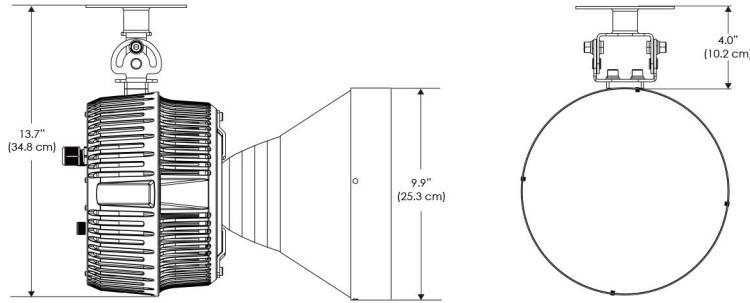

PSX Power Supply w/ DMX

PSX

US US 120V
EU EU 220V
277 US 277V

SPECIFICATIONS

Beam Angle	15°
Spectrum Type	AMZ : Plant Flourish & Growth
	TLB : Coral Health & Growth
Control	Intensity (0% - 100%), CCT
LED Source	DiCon Dense Matrix LED
Power Draw	AMZ : 720W
	TLB : 800W
AC Input Voltage	100 - 277V AC, 60Hz
Cooling	Fan Cooled
Operating Temperature	32 - 104°F (0 - 40°C)
Fixture Weight	9.7lb (~4.4kg)
Power Supply Weight	100 - 240v : 7.5lb (~3.4kg)
	100 - 277v : 14.1lb (~6.4kg)

MECHANICAL FIGURES

W2KS-CLP

W2KS-PVT

**Power Supply
100-240V PSU**

**Power Supply
100-277V PSU**

PHOTOMETRIC DATA

AMZ

Distance		10' (~3.0 m)	15' (~4.6 m)	20' (~6.1 m)
@4000K	fc	1386	708	375
	lux	14910	7621	4032
@6500K	fc	1409	720	381
	lux	15158	7748	4098
Beam Diameter		Ø 3.5' (1.1m)	Ø 5.3' (1.6m)	Ø 7.0' (2.1m)

TLB

Distance		10' (~3.0 m)	15' (~4.6 m)	20' (~6.1 m)
@8000K	fc	937	485	262
	lux	10084	5220	2818
@14000K	fc	2970	681	367
	lux	31965	7320	3947
Beam Diameter		Ø 2.3' (0.7m)	Ø 5.2' (1.6m)	Ø 7.0' (2.1m)